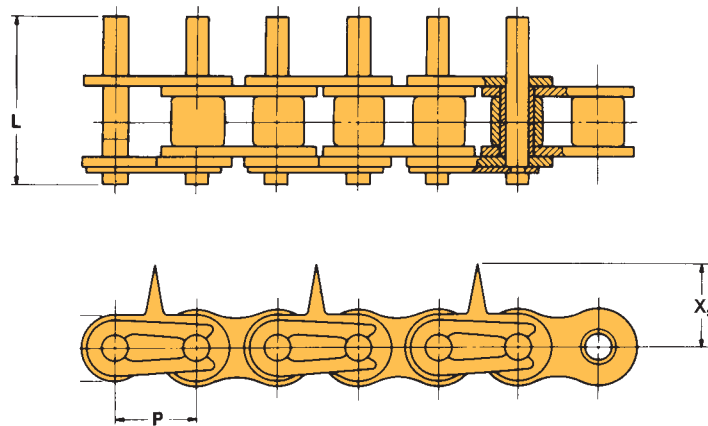

U.S. TSUBAKI ATTACHMENT CHAIN FOR SPECIALTY APPLICATIONS

Stock Specialty Attachment Chain

AVAILABLE FOR IMMEDIATE DELIVERY

U.S. Tsubaki offers a full line of industry specific specialty chains FROM STOCK. This section illustrates many that are available for immediate delivery from our convenient Service Centers. Other specialty chains are available on a made-to-order basis.

U.S. TSUBAKI Description	Pitch P	L	X _s	Wt. lbs./ft.
50 SPIKE CHAIN	.625	1.298	.688	.8

U.S. TSUBAKI Description	Pitch P	R	L	G	D	Wt. lbs./ft.
C2060H RIV with D-5 on Pin Link - 1/2 inch pin	1.500	.500	1.625	2.140	.313	1.2
C2060H RIV with D-5 on Pin Link - 9/16 inch pin	1.500	.563	1.625	2.140	.313	1.2