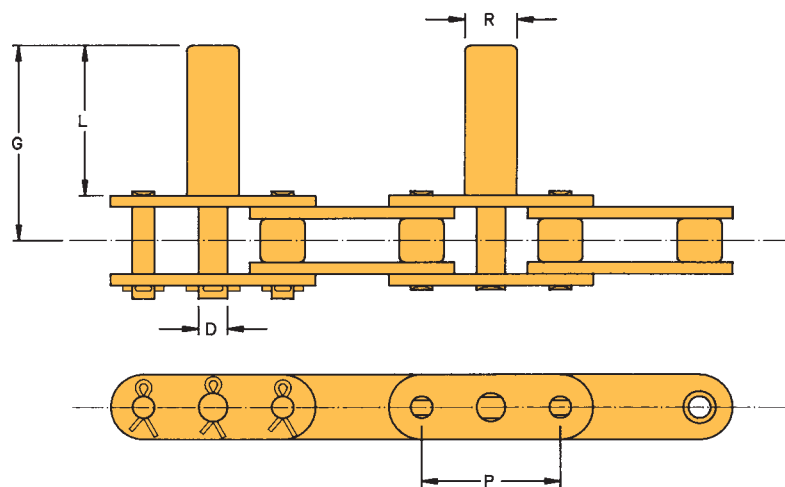

U.S. TSUBAKI ATTACHMENT CHAIN FOR SPECIALTY APPLICATIONS

Stock Specialty Attachment Chain

AVAILABLE FOR IMMEDIATE DELIVERY

U.S. Tsubaki offers a full line of industry specific specialty chains FROM STOCK. This section illustrates many that are available for immediate delivery from our convenient Service Centers. Other specialty chains are available on a made-to-order basis.

U.S. TSUBAKI Description	Pitch P	L	X _s	Wt. lbs./ft.
50 SPIKE CHAIN	.625	1.298	.688	.8

U.S. TSUBAKI Description	Pitch P	R	L	G	D	Wt. lbs./ft.
C2060H RIV with D-5 on Pin Link - 1/2 inch pin	1.500	.500	1.625	2.140	.313	1.2
C2060H RIV with D-5 on Pin Link - 9/16 inch pin	1.500	.563	1.625	2.140	.313	1.2

Available from stock in Carbon Steel and 304 Stainless Steel.